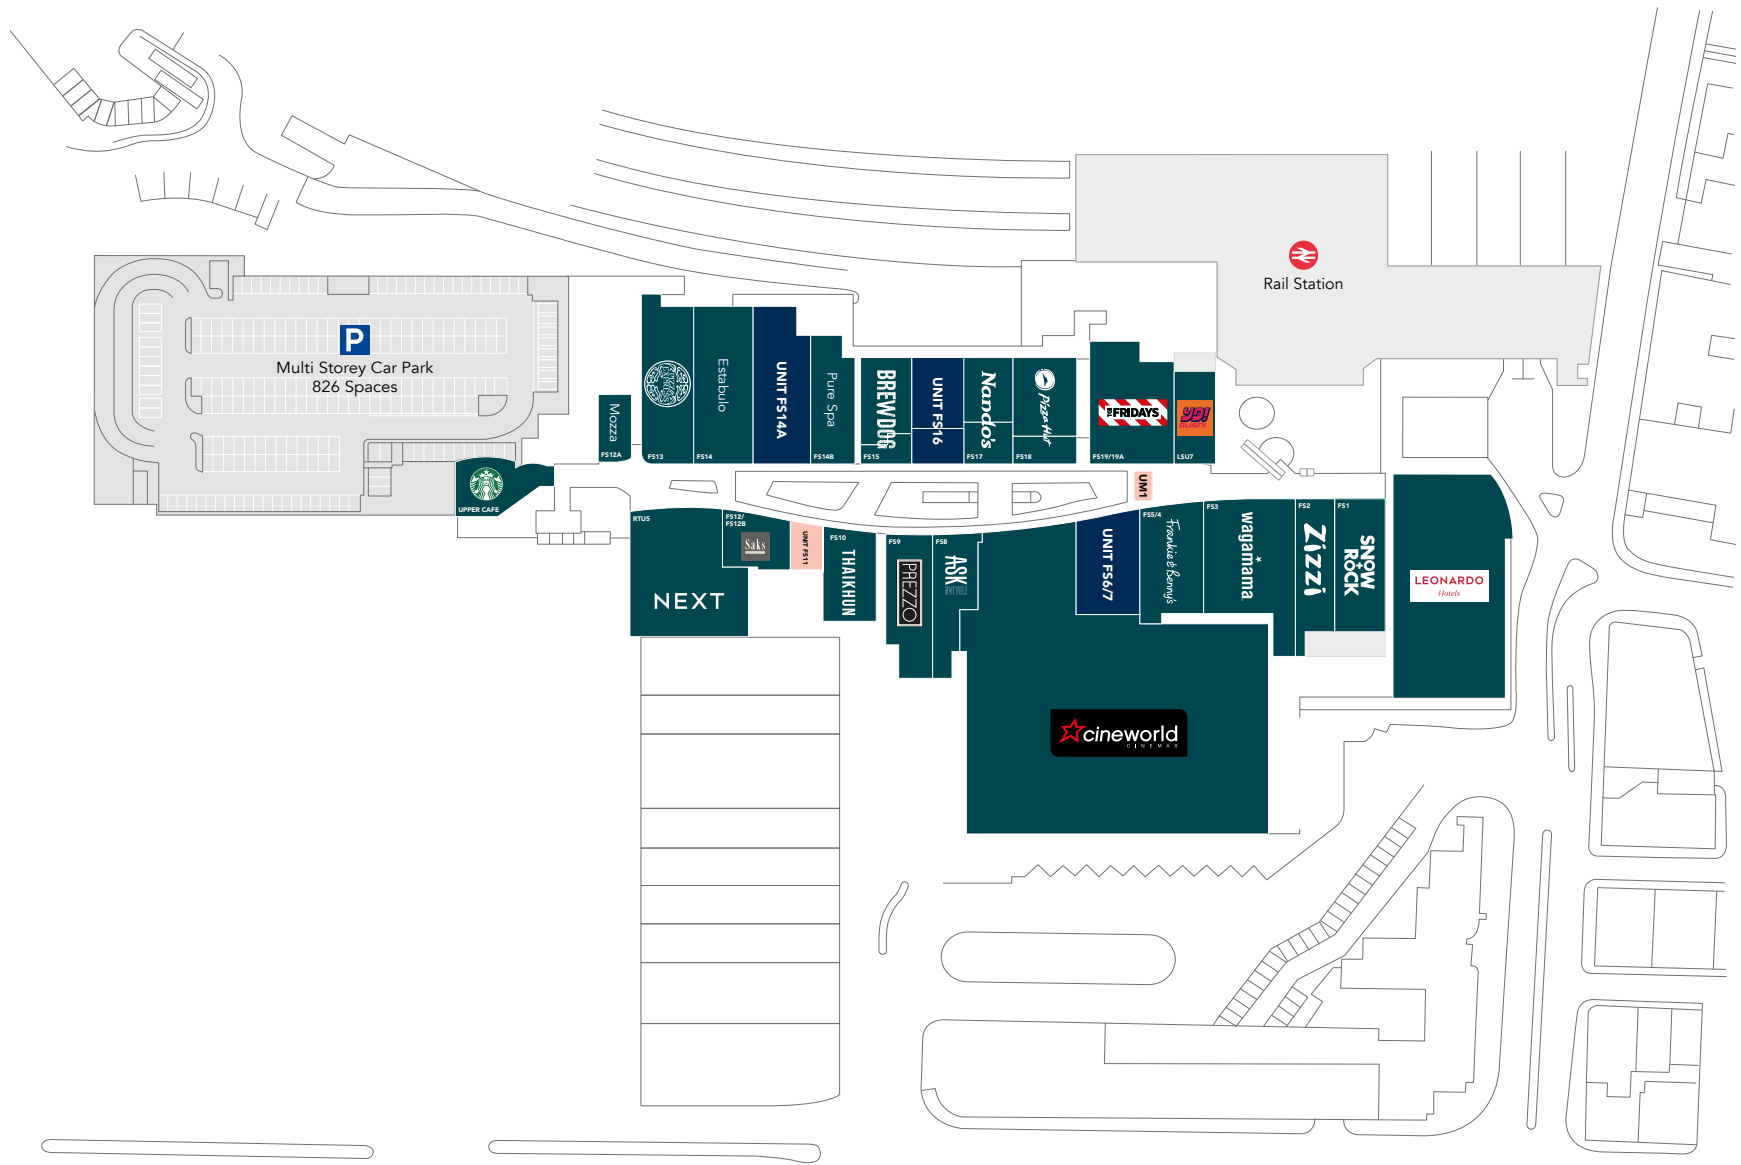

Union Square, Aberdeen, AB11 6NJ

UNION SQUARE

- R1. Bubble Citea
- R2. Krispy Kreme
- R4. Prime Beauty Lounge
- R5. Starbucks
- R6. Mobile Snap
- R7. LUX
- R9. To Let
- R10. Shot 'N' Roll
- R11. Krispy Kreme
- UM1. To Let
- A. South Atrium Showcase
- B. North Atrium Showcase
- C. External Showcase

UNION SQUARE

Size
555,000 sq ft (51,600 sq m)

First Floor

To Let		
UM1.	To Let	-
FS11.	To Let	840 sq ft

In Solicitor's Hands		
FS6/7.	In Solicitor's Hands	4,153 sq ft
FS14A.	In Solicitor's Hands	3,900 sq ft
FS16.	In Solicitor's Hands	3,099 sq ft